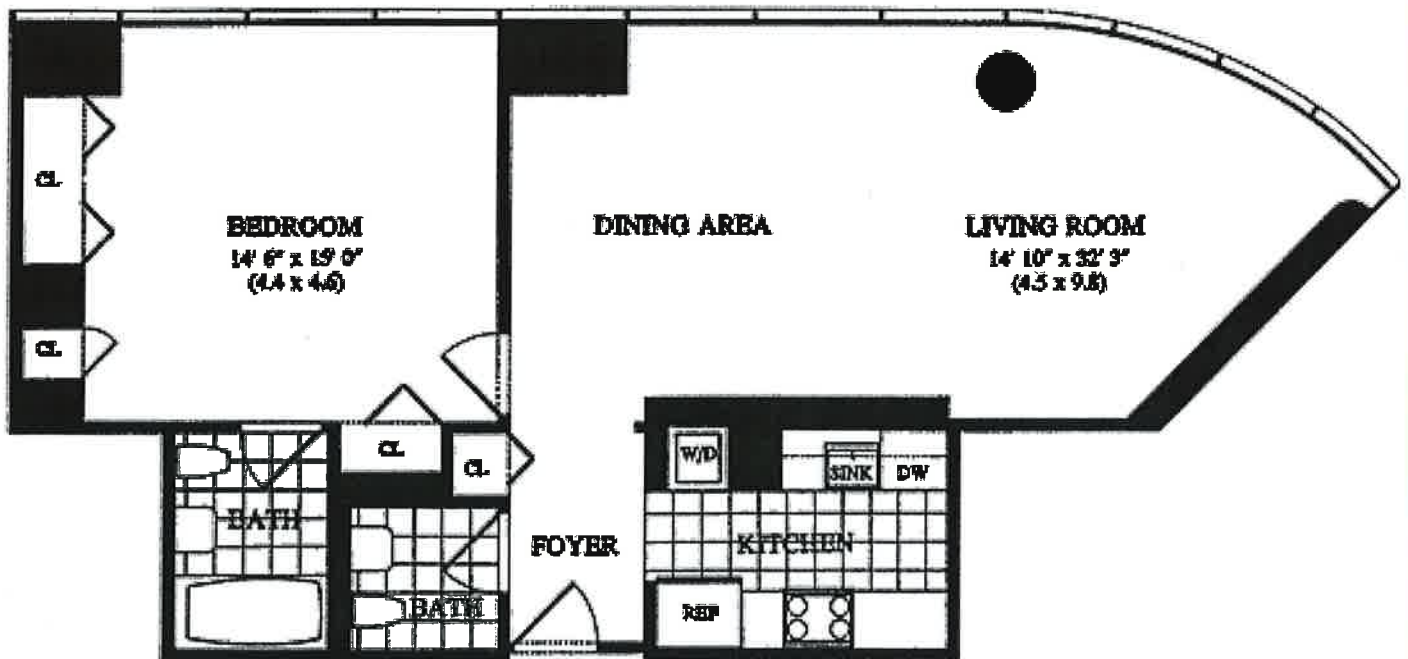

Typical One Bedroom Layout at the Mondrian Condominium

At 250 East 54th Street

Size Ranges : 788 – 878 sq ft

If you are interested in buying or selling a studio at the Mondrian

Call Us Today at [917 837-8869](tel:9178378869)